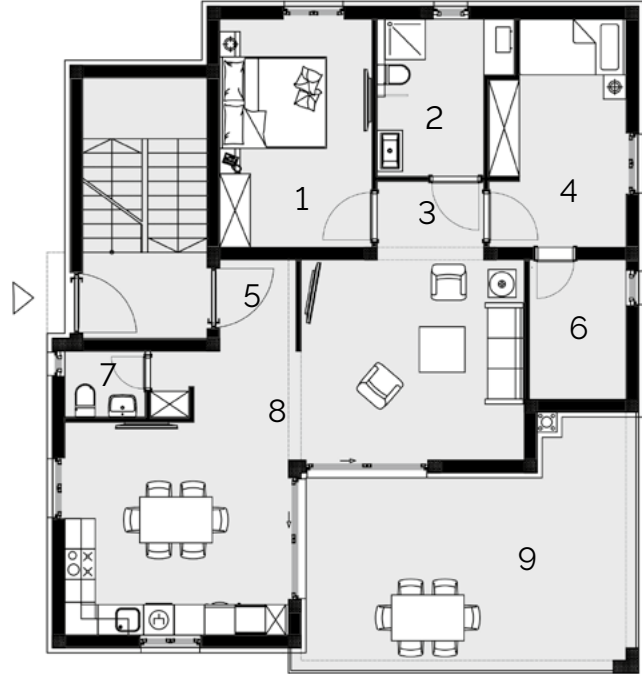

Dalmatian Seaview Residence Houses 2-3 / Ground Floor

Gross floor area: 149.10 m²

ROOM	SIZE
1 Sleeping 1	13.50 m ²
2 Bath	7.00 m ²
3 Corridor 1	3.45 m ²
4 Sleeping 2	11.55 m ²
5 Corridor 2	2.45 m ²
6 Dressing room	5.20 m ²
7 WC	2.05 m ²
8 Living/Dining/Kitchen	40.60 m ²
9 Terrace (27.50 m ² pro rata 50%)	13.75 m ²
TOTAL	99.55 m²

LOCATION

Dalmatian Seaview Residence Houses 2-3 / First Floor + Penthouse

Gross floor area: 149.10 m²

ROOM	SIZE
1 Sleeping 1	13.70 m ²
2 Bath	5.60 m ²
3 Corridor 1	2.70 m ²
4 Sleeping 2	13.50 m ²
5 Corridor 2	2.45 m ²
6 Dressing room	5.20 m ²
7 WC	2.05 m ²
8 Living/Dining/Kitchen	40.60 m ²
9 Terrace (27.50 m ² pro rata 50%)	13.75 m ²
TOTAL	99.55 m²

LOCATION