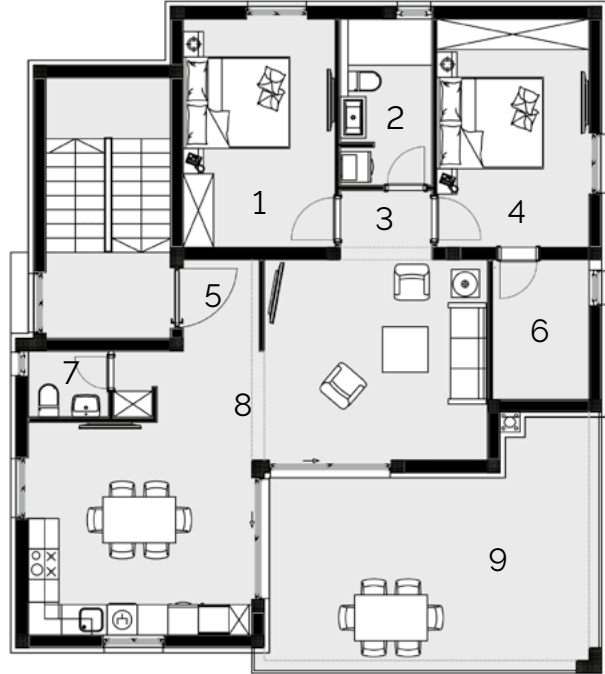

Dalmatian Seaview Residence Houses 2-3 / Ground Floor

Gross floor area: 149.10 m²

ROOM	SIZE
1 Sleeping 1	13.50 m ²
2 Bath	7.00 m ²
3 Corridor 1	3.45 m ²
4 Sleeping 2	11.55 m ²
5 Corridor 2	2.45 m ²
6 Dressing room	5.20 m ²
7 WC	2.05 m ²
8 Living/Dining/Kitchen	40.60 m ²
9 Terrace (27.50 m ² pro rata 50%)	13.75 m ²
TOTAL	99.55 m²

LOCATION

Dalmatian Seaview Residence Houses 2-3 / First Floor + Penthouse

Gross floor area: 149.10 m²

ROOM	SIZE
1 Sleeping 1	13.70 m ²
2 Bath	5.60 m ²
3 Corridor 1	2.70 m ²
4 Sleeping 2	13.50 m ²
5 Corridor 2	2.45 m ²
6 Dressing room	5.20 m ²
7 WC	2.05 m ²
8 Living/Dining/Kitchen	40.60 m ²
9 Terrace (27.50 m ² pro rata 50%)	13.75 m ²
TOTAL	99.55 m²

LOCATION