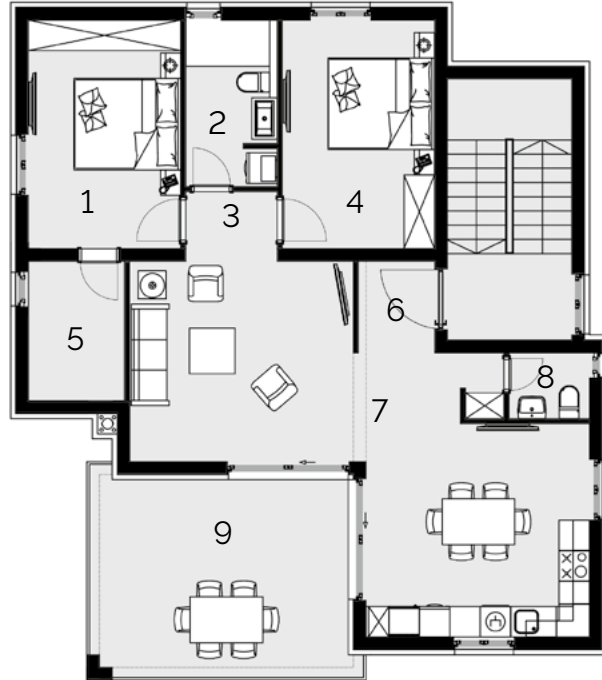

Dalmatian Seaview Residence House 4 / Ground Floor

Gross floor area: 142.10 m²

ROOM	SIZE
1 Sleeping 1	11.55 m ²
2 Bath	7.00 m ²
3 Corridor 1	3.45 m ²
4 Sleeping 2	13.50 m ²
5 Dressing room	5.20 m ²
6 Corridor 2	2.45 m ²
7 Living/Dining/Kitchen	40.60 m ²
8 WC	2.05 m ²
9 Terrace (20.80 m ² pro rata 50%)	10.40 m ²
TOTAL	96.20 m²

LOCATION

Dalmatian Seaview Residence House 4 / First Floor + Penthouse

Gross floor area: 142.10 m²

ROOM	SIZE
1 Sleeping 1	13.70 m ²
2 Bath	5.60 m ²
3 Corridor 1	2.70 m ²
4 Sleeping 2	13.50 m ²
5 Dressing room	5.20 m ²
6 Corridor 2	2.45 m ²
7 Living/Dining/Kitchen	40.60 m ²
8 WC	2.05 m ²
9 Terrace (20.80 m ² pro rata 50%)	10.40 m ²
TOTAL	96.20 m²

LOCATION