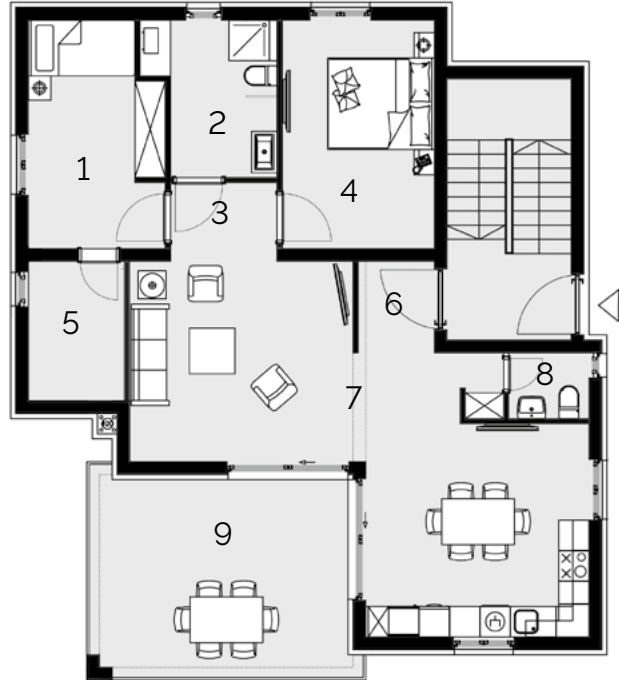

Dalmatian Seaview Residence House 4 / Ground Floor

Gross floor area: 142.10 m²

ROOM	SIZE
1 Sleeping 1	11.55 m ²
2 Bath	7.00 m ²
3 Corridor 1	3.45 m ²
4 Sleeping 2	13.50 m ²
5 Dressing room	5.20 m ²
6 Corridor 2	2.45 m ²
7 Living/Dining/Kitchen	40.60 m ²
8 WC	2.05 m ²
9 Terrace (20.80 m ² pro rata 50%)	10.40 m ²
TOTAL	96.20 m²

LOCATION

Dalmatian Seaview Residence House 4 / First Floor + Penthouse

Gross floor area: 142.10 m²

ROOM	SIZE
1 Sleeping 1	13.70 m ²
2 Bath	5.60 m ²
3 Corridor 1	2.70 m ²
4 Sleeping 2	13.50 m ²
5 Dressing room	5.20 m ²
6 Corridor 2	2.45 m ²
7 Living/Dining/Kitchen	40.60 m ²
8 WC	2.05 m ²
9 Terrace (20.80 m ² pro rata 50%)	10.40 m ²
TOTAL	96.20 m²

LOCATION