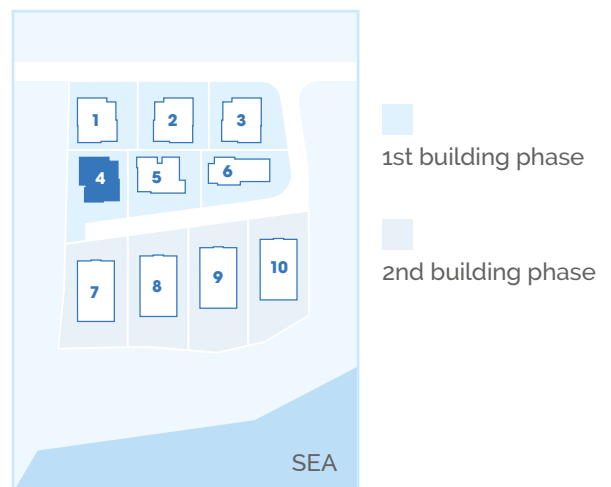

Dalmatian Seaview Residence House 4 / Ground Floor

Gross floor area: 142.10 m²

ROOM	SIZE
1 Sleeping 1	11.55 m ²
2 Bath	7.00 m ²
3 Corridor 1	3.45 m ²
4 Sleeping 2	13.50 m ²
5 Dressing room	5.20 m ²
6 Corridor 2	2.45 m ²
7 Living/Dining/Kitchen	40.60 m ²
8 WC	2.05 m ²
9 Terrace (20.80 m ² pro rata 50%)	10.40 m ²
TOTAL	96.20 m²

LOCATION

Dalmatian Seaview Residence House 4 / First Floor + Penthouse

Gross floor area: 142.10 m²

ROOM	SIZE
1 Sleeping 1	13.70 m ²
2 Bath	5.60 m ²
3 Corridor 1	2.70 m ²
4 Sleeping 2	13.50 m ²
5 Dressing room	5.20 m ²
6 Corridor 2	2.45 m ²
7 Living/Dining/Kitchen	40.60 m ²
8 WC	2.05 m ²
9 Terrace (20.80 m ² pro rata 50%)	10.40 m ²
TOTAL	96.20 m²

LOCATION