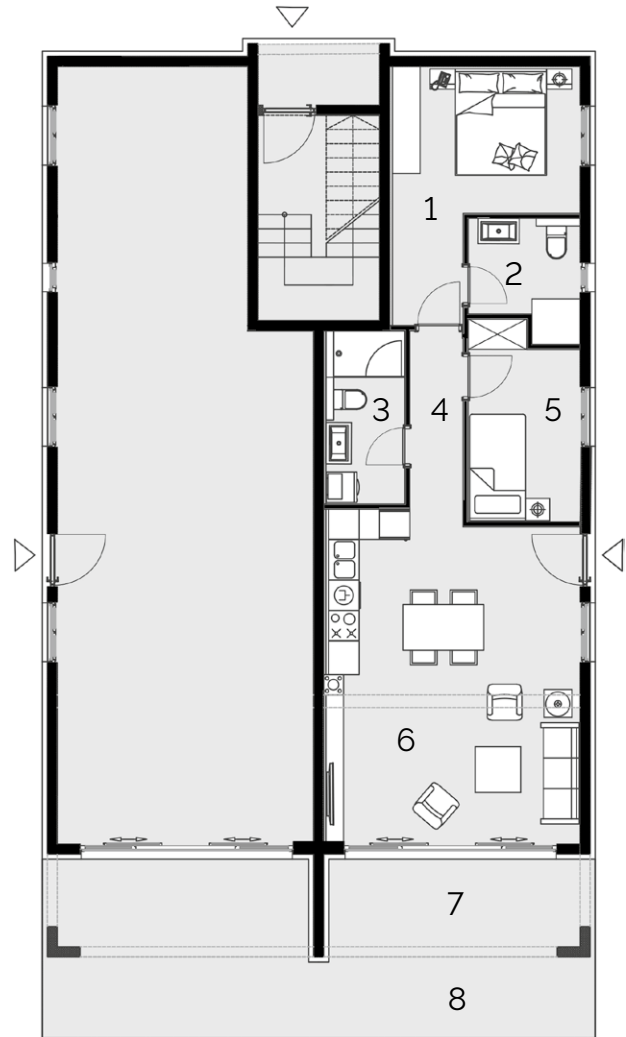

Dalmatian Seaview Residence Houses 7-10 / Ground Floor Left Side

Gross floor area: 98.75 m²

ROOM	SIZE
1 Sleeping 1	13.80 m ²
2 Bath 1	4.70 m ²
3 Sleeping 2	8.20 m ²
4 Corridor	3.70 m ²
5 Bath 2	5.30 m ²
6 Living/Dining/Kitchen	32.30 m ²
7 Covered Terrace (10.30 m ² pro rata 50%)	5.15 m ²
8 Uncovered Terrace (8.80 m ² pro rata 25%)	2.20 m ²
TOTAL	75.35 m²

LOCATION

Dalmatian Seaview Residence Houses 7-10 / Ground Floor Right Side

Gross floor area: 98.75 m²

ROOM	SIZE
1 Sleeping 1	13.80 m ²
2 Bath 1	4.70 m ²
3 Bath 2	5.30 m ²
4 Corridor	3.70 m ²
5 Sleeping 2	8.20 m ²
6 Living/Dining/Kitchen	32.30 m ²
7 Covered Terrace (10.30 m ² pro rata 50%)	5.15 m ²
8 Uncovered Terrace (8.80 m ² pro rata 25%)	2.20 m ²
TOTAL	75.35 m²

LOCATION

Dalmatian Seaview Residence Houses 7-10 / Penthouse

Gross floor area: 197.50 m²

ROOM	SIZE
1 Sleeping 1	13.85 m ²
2 Sleeping 2	13.85 m ²
3 Bath 1	5.45 m ²
4 Stairs	12.60 m ²
5 Bath 2	5.45 m ²
6 Living/Dining/Kitchen	62.80 m ²
7 WC	2.65 m ²
8 Corridor	2.50 m ²
9 Pantry	3.65 m ²
10 Covered Terrace (30.00 m ² pro rata 50%)	15.00 m ²
11 Uncovered Terrace (20.90 m ² pro rata 25%)	5.20 m ²
TOTAL	143.00 m²