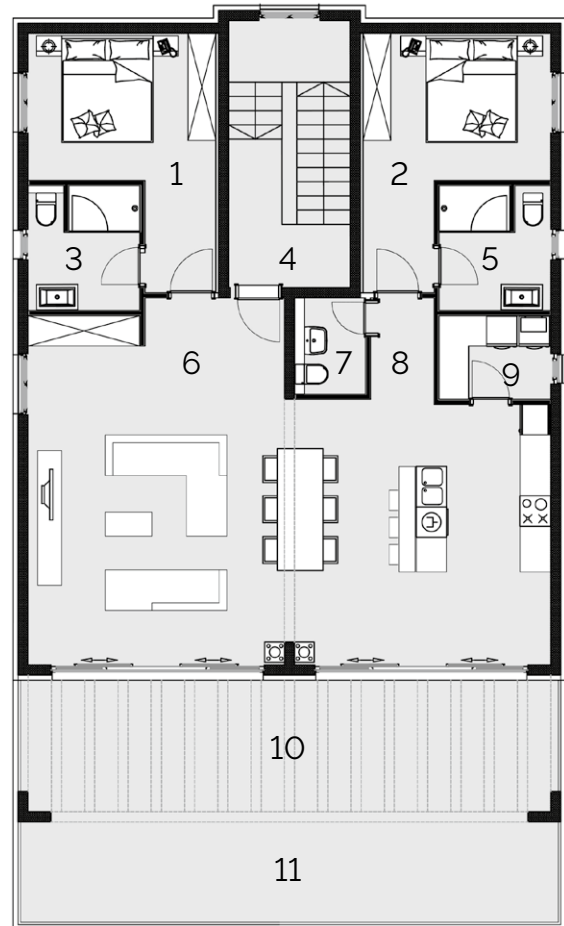

Dalmatian Seaview Residence Houses 7-10 / Ground Floor Left Side

Gross floor area: 98.75 m²

ROOM	SIZE
1 Sleeping 1	13.80 m ²
2 Bath 1	4.70 m ²
3 Sleeping 2	8.20 m ²
4 Corridor	3.70 m ²
5 Bath 2	5.30 m ²
6 Living/Dining/Kitchen	32.30 m ²
7 Covered Terrace (10.30 m ² pro rata 50%)	5.15 m ²
8 Uncovered Terrace (8.80 m ² pro rata 25%)	2.20 m ²
TOTAL	75.35 m²

LOCATION

Dalmatian Seaview Residence Houses 7-10 / Ground Floor Right Side

Gross floor area: 98.75 m²

ROOM	SIZE
1 Sleeping 1	13.80 m ²
2 Bath 1	4.70 m ²
3 Bath 2	5.30 m ²
4 Corridor	3.70 m ²
5 Sleeping 2	8.20 m ²
6 Living/Dining/Kitchen	32.30 m ²
7 Covered Terrace (10.30 m ² pro rata 50%)	5.15 m ²
8 Uncovered Terrace (8.80 m ² pro rata 25%)	2.20 m ²
TOTAL	75.35 m²

LOCATION

Dalmatian Seaview Residence Houses 7-10 / Penthouse

Gross floor area: 197.50 m²

ROOM	SIZE
1 Sleeping 1	13.85 m ²
2 Sleeping 2	13.85 m ²
3 Bath 1	5.45 m ²
4 Stairs	12.60 m ²
5 Bath 2	5.45 m ²
6 Living/Dining/Kitchen	62.80 m ²
7 WC	2.65 m ²
8 Corridor	2.50 m ²
9 Pantry	3.65 m ²
10 Covered Terrace (30.00 m ² pro rata 50%)	15.00 m ²
11 Uncovered Terrace (20.90 m ² pro rata 25%)	5.20 m ²
TOTAL	143.00 m²