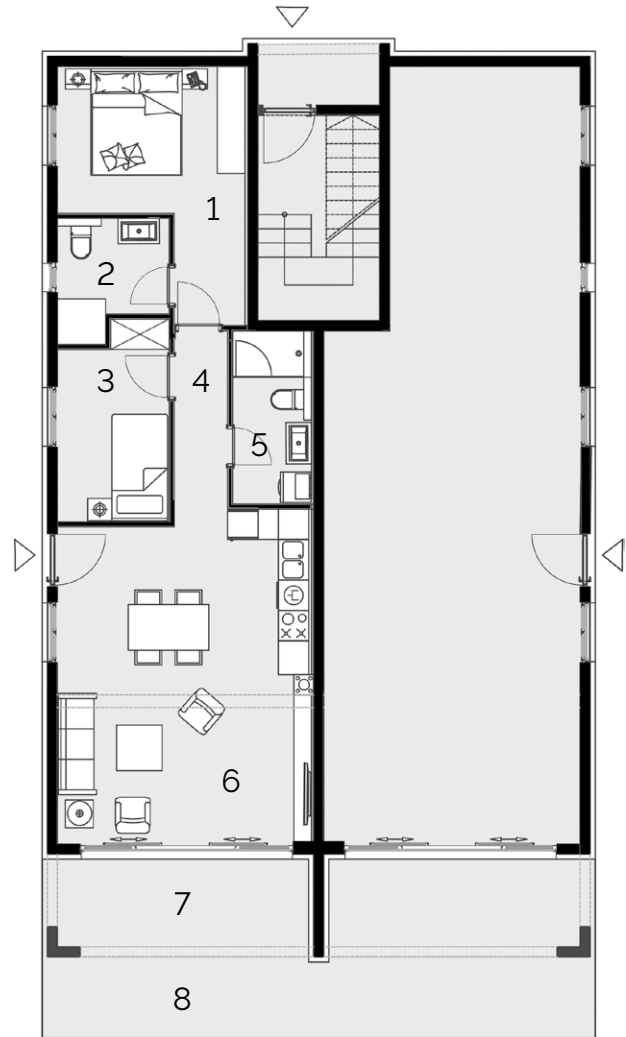

Dalmatian Seaview Residence Houses 7-10 / Ground Floor Left Side

Gross floor area: 98.75 m²

ROOM	SIZE
1 Sleeping 1	13.80 m ²
2 Bath 1	4.70 m ²
3 Sleeping 2	8.20 m ²
4 Corridor	3.70 m ²
5 Bath 2	5.30 m ²
6 Living/Dining/Kitchen	32.30 m ²
7 Covered Terrace (10.30 m ² pro rata 50%)	5.15 m ²
8 Uncovered Terrace (8.80 m ² pro rata 25%)	2.20 m ²
TOTAL	75.35 m²

LOCATION

Dalmatian Seaview Residence Houses 7-10 / Ground Floor Right Side

Gross floor area: 98.75 m²

ROOM	SIZE
1 Sleeping 1	13.80 m ²
2 Bath 1	4.70 m ²
3 Bath 2	5.30 m ²
4 Corridor	3.70 m ²
5 Sleeping 2	8.20 m ²
6 Living/Dining/Kitchen	32.30 m ²
7 Covered Terrace (10.30 m ² pro rata 50%)	5.15 m ²
8 Uncovered Terrace (8.80 m ² pro rata 25%)	2.20 m ²
TOTAL	75.35 m²

LOCATION

Dalmatian Seaview Residence Houses 7-10 / Penthouse

Gross floor area: 197.50 m²

ROOM	SIZE
1 Sleeping 1	13.85 m ²
2 Sleeping 2	13.85 m ²
3 Bath 1	5.45 m ²
4 Stairs	12.60 m ²
5 Bath 2	5.45 m ²
6 Living/Dining/Kitchen	62.80 m ²
7 WC	2.65 m ²
8 Corridor	2.50 m ²
9 Pantry	3.65 m ²
10 Covered Terrace (30.00 m ² pro rata 50%)	15.00 m ²
11 Uncovered Terrace (20.90 m ² pro rata 25%)	5.20 m ²
TOTAL	143.00 m²